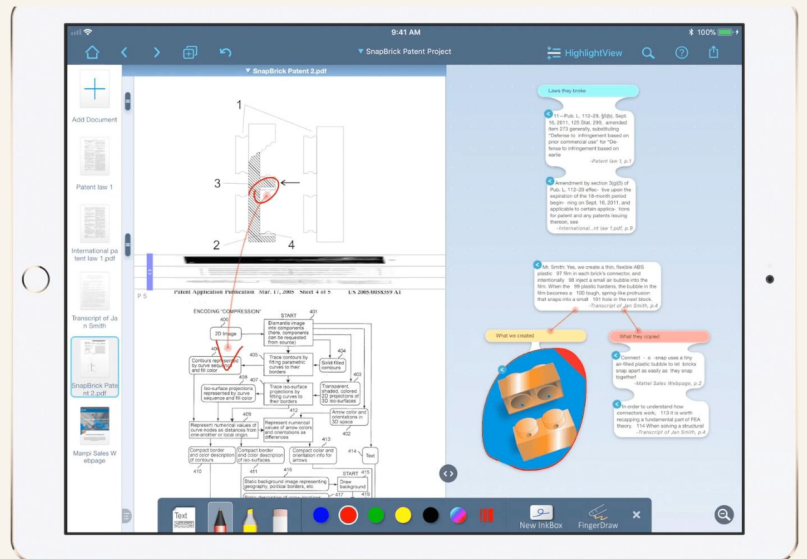

## WE GO BEYOND PAPER

PhD in user interface with 3 patents and 2 peer-reviewed papers. Enables unique document and note manipulation methods like Pinch Search, Pinch Collapse, and Pinch Highlights. Features include Select, Drag excerpts, Draw and Drag excerpts, Ink Links, Multi Document View, and Multi-Monitor Support.

## UNIFIED DESKTOP

Supports user-defined folders for thousands of documents, multiple workspaces, multi-monitor support, real-time sync, and collaboration for writing anywhere.

## PAPER DOESN'T CONNECT CONTENT AND IDEAS

Transforms your computer into a Second Brain by replicating and documenting brain functions, creating connections between materials using features like Ink links, Excerpts, and Mind maps.

Traditional workflows involve using multiple fragmented and often generic tools.

1. Gathering and Organizing from: Document Manager, eDiscovery, Email,

2. Reading and annotating: Our PDF Reader, will save you