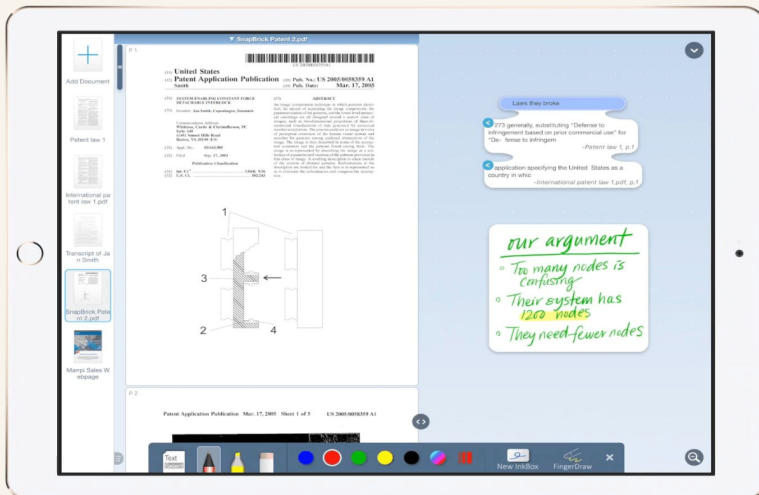

## WE GO BEYOND PAPER

PhD in user interface with 3 patents and 2 peer-reviewed papers. Enables unique document and note manipulation methods like Pinch Search, Pinch Collapse, and Pinch Highlights. Features include Select, Drag excerpts, Draw and Drag excerpts, Ink Links, Multi Document View, and Multi-Monitor Support.

## PAPER DOESN'T CONNECT CONTENT AND IDEAS

Transforms your computer into a Second Brain by replicating and documenting brain functions, creating connections between materials using features like Ink links, Excerpts, and Mind maps.