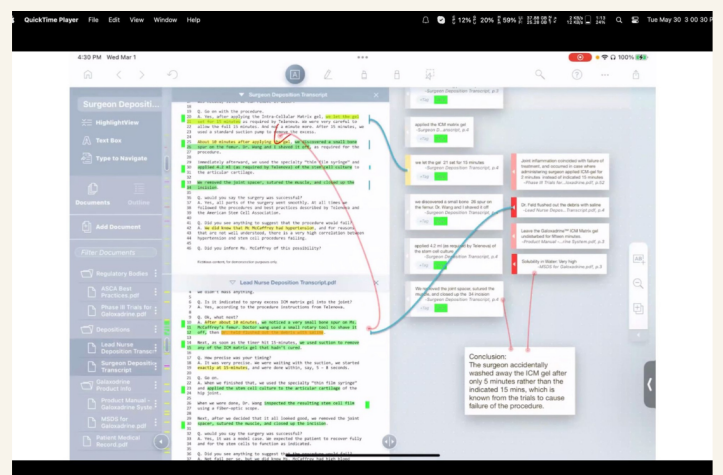

## WE GO BEYOND PAPER

PhD in user interface with 3 patents and 2 peer-reviewed papers. Enables unique document and note manipulation methods like Pinch Search, Pinch Collapse, and Pinch Highlights. Features include Select, Drag excerpts, Draw and Drag excerpts, Ink Links, Multi Document View, and Multi-Monitor Support.

## UNIFIED DESKTOP

Supports user-defined folders for thousands of documents, multiple workspaces, multi-monitor support, real-time sync, and collaboration for writing anywhere.

## PAPER DOESN'T CONNECT CONTENT AND IDEAS

Transforms your computer into a Second Brain by replicating and documenting brain functions, creating connections between materials using features like Ink links, Excerpts, and Mind maps.

Traditional workflows involve using multiple fragmented and often generic tools.

1. Gathering and Organizing from: Document Manager, eDiscovery, Email,

2. Reading and annotating: Our PDF Reader, will save you